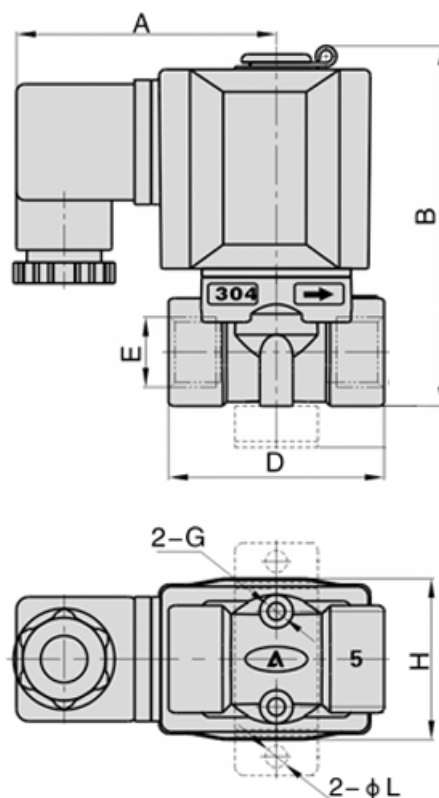

Data Sheet

Article number: 582W03008EG

Description: Fluid ventil - 2/2 NC, D22W03008E - AC24VG
port 1/4" - Lysning 3,0 direkte styret, messing

Measures

A = 52,5

B = 70.7

D = 40

E = G 1/4"

H = 29.3